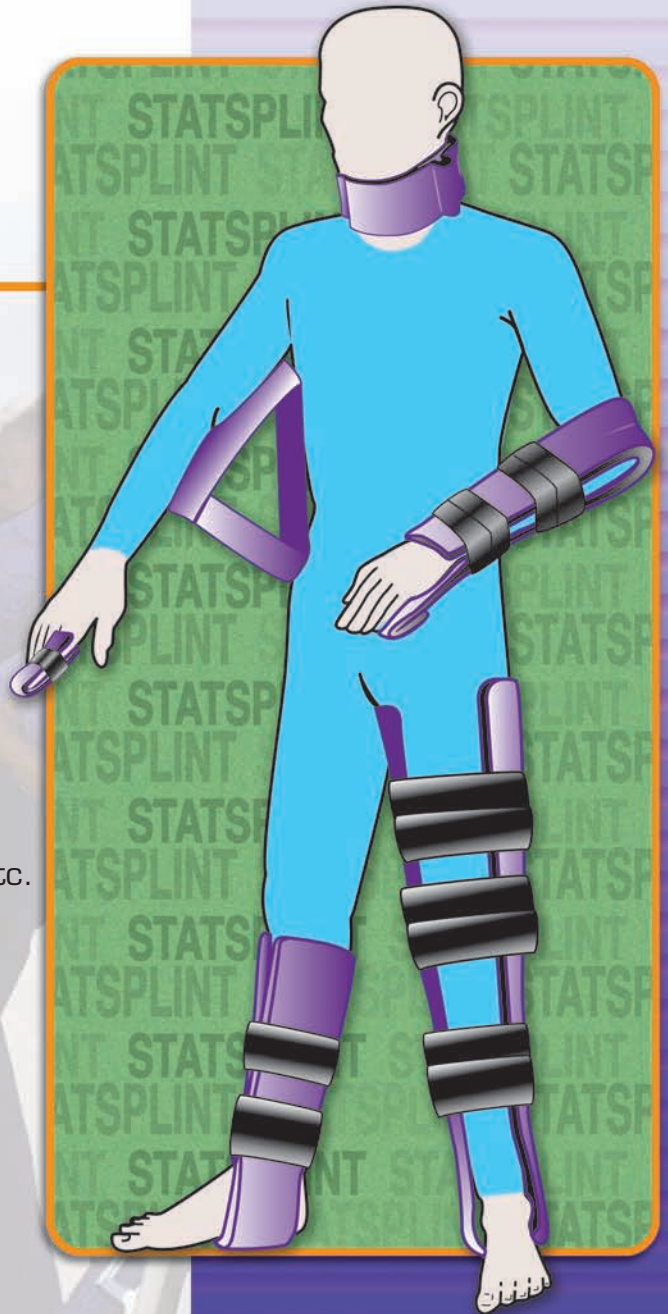

Bend the **STATSPLINT™** lengthwise to give it strength.

- 4.25" x 36" rolled splint
- Waterproof
- X Ray Translucent
- Washable and reusable
- Cuts with scissors to any length
- Packaged with 2" x 5' **STATGRIP™** tape

As a multi-purpose emergency splint, the **STATSPLINT™** can be used to immobilize just about any bone in the body, for example, sugar tong, upper arm, ankle stirrup, leg splint etc. A lengthwise "C" curve makes it strong, a reverse "C" curve makes it stronger, and a "T" bend makes it strongest.